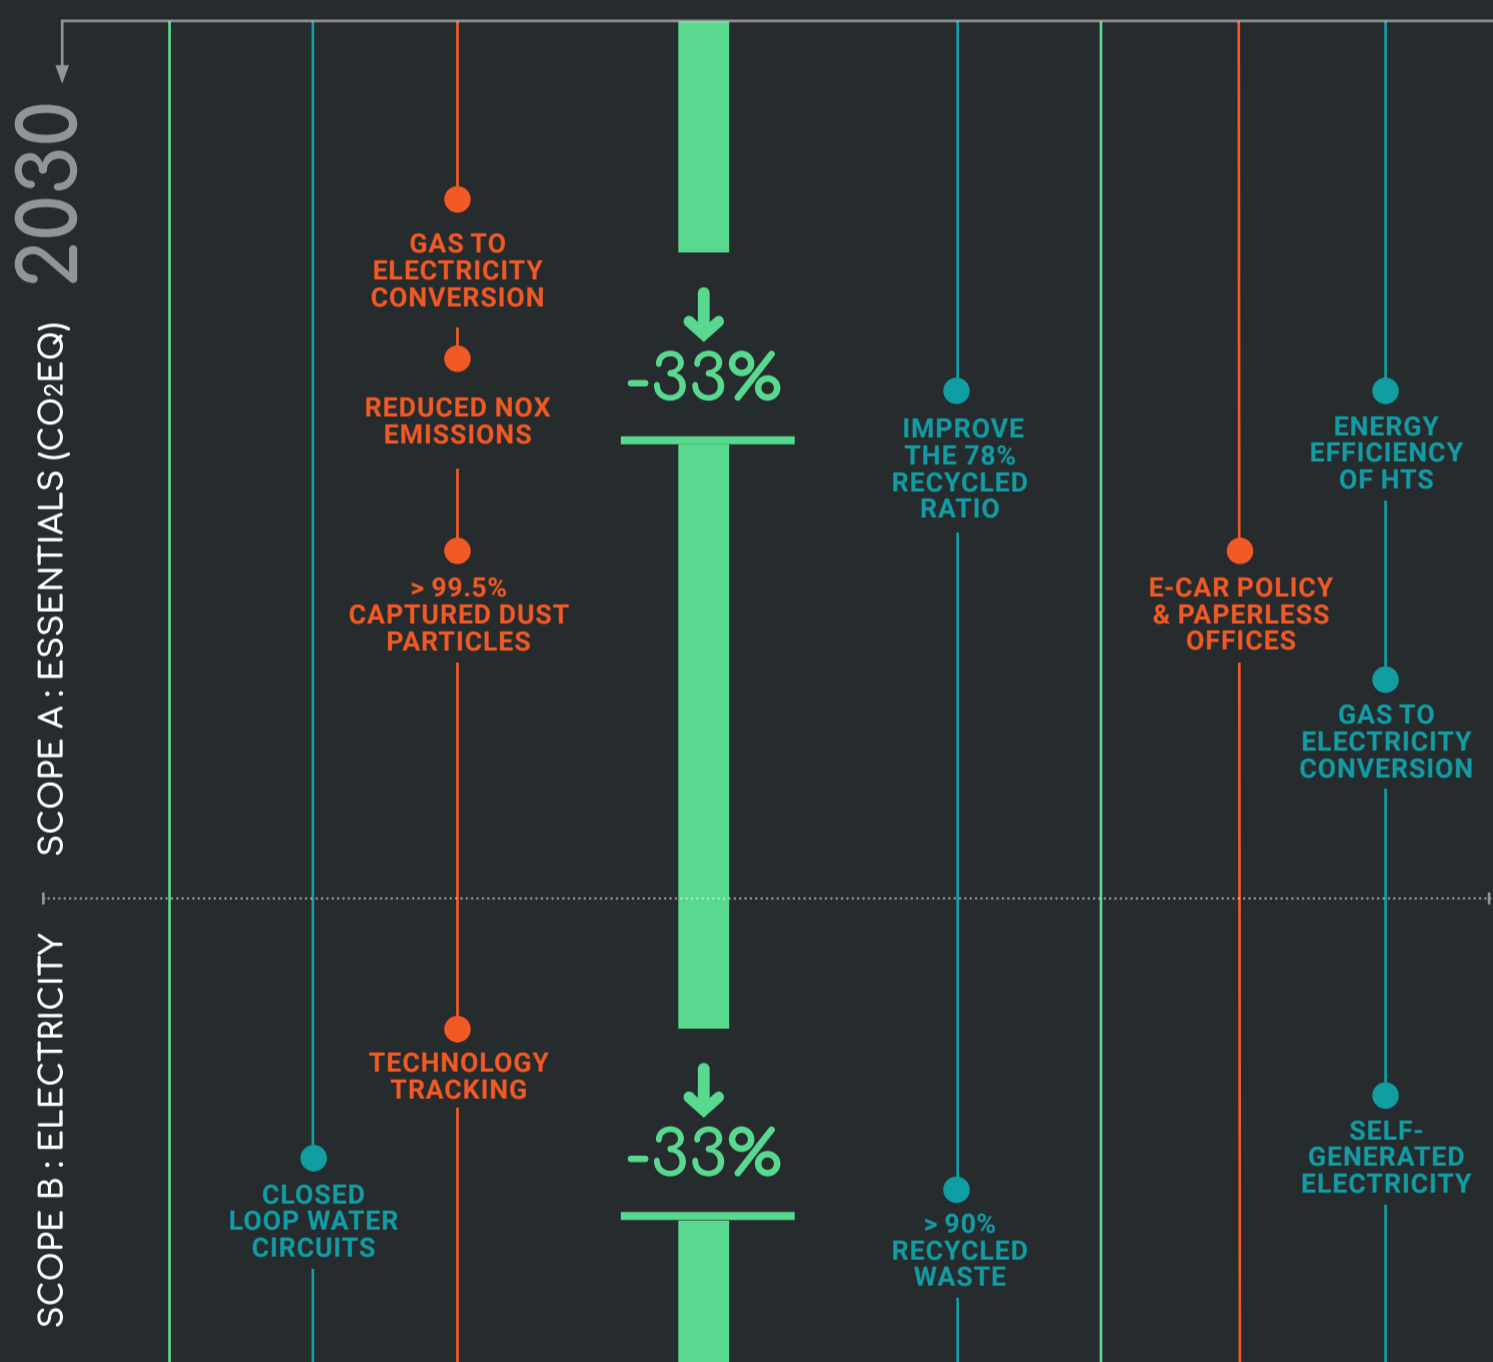

GREEN PLEDGE ROADMAP

Our goal to reduce our environmental impact is ambitious, but it is in line with the climate challenge. We are already working hard on our targets, but we must continue our efforts. We have an aspirational however realistic roadmap that takes into account the current state of knowledge and the impact of our actions.

We are determined to achieve our objectives.

**OUR GOAL:
CARBON
NEUTRALITY**

300KG CO₂EQ/TON PRODUCED

200KG CO₂EQ/TON PRODUCED

100KG CO₂EQ/TON PRODUCED

2050 CARBON NEUTRALITY

GOAL 0%

Download our green pledge