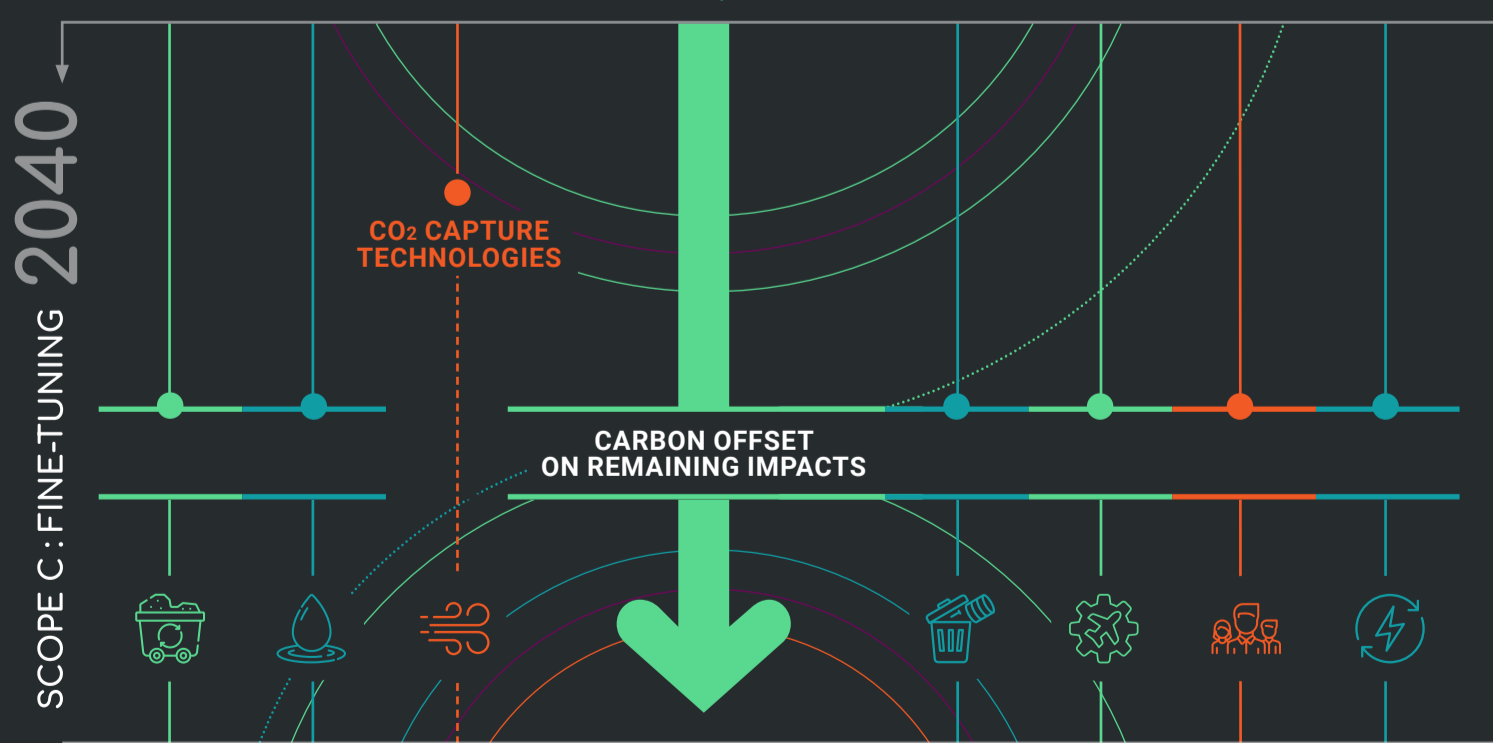

GREEN PLEDGE ROADMAP

Our goal to reduce our environmental impact is ambitious, but it is in line with the climate challenge. We are already working hard on our targets, but we must continue our efforts. We have an aspirational however realistic roadmap that takes into account the current state of knowledge and the impact of our actions.

We are determined to achieve our objectives.

**OUR GOAL:
CARBON
NEUTRALITY**

300KG CO₂EQ/TON PRODUCED

200KG CO₂EQ/TON PRODUCED

100KG CO₂EQ/TON PRODUCED

2050 CARBON NEUTRALITY

GOAL 0%

Download our green pledge