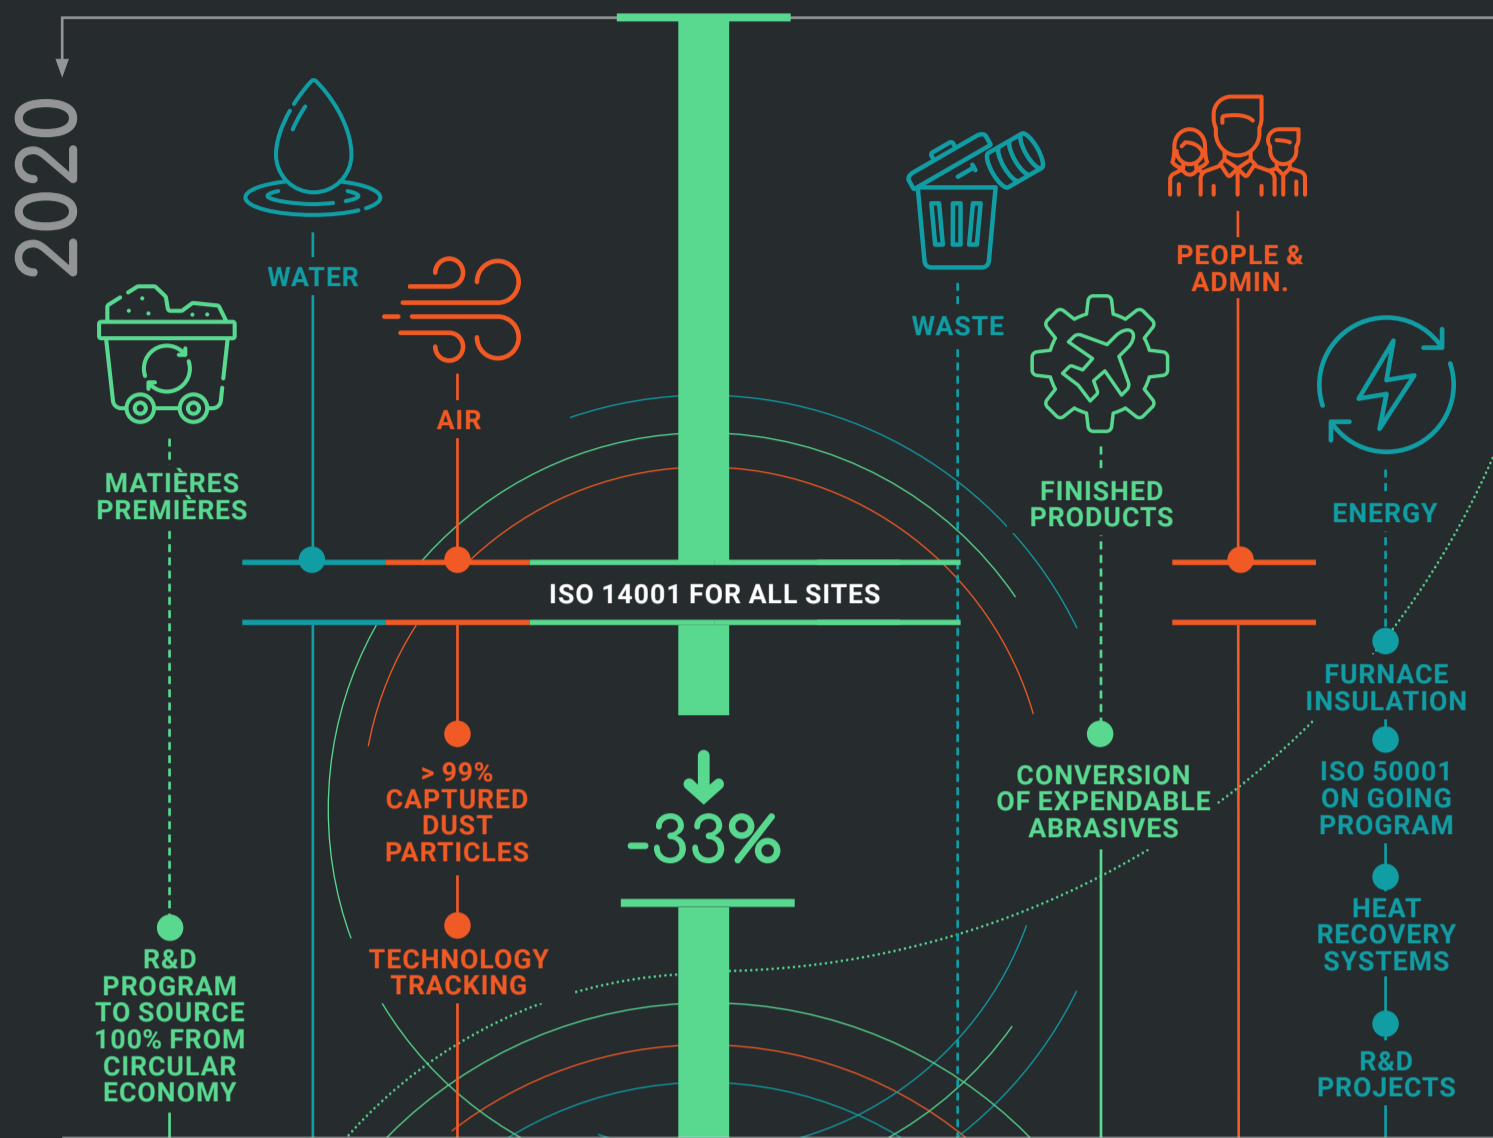

GREEN PLEDGE ROADMAP

Our goal to reduce our environmental impact is ambitious, but it is in line with the climate challenge. We are already working hard on our targets, but we must continue our efforts. We have an aspirational however realistic roadmap that takes into account the current state of knowledge and the impact of our actions.

We are determined to achieve our objectives.

**OUR GOAL:
CARBON
NEUTRALITY**

300KG CO₂EQ/TON PRODUCED

200KG CO₂EQ/TON PRODUCED

100KG CO₂EQ/TON PRODUCED

2050 CARBON NEUTRALITY

GOAL 0%

Download our green pledge